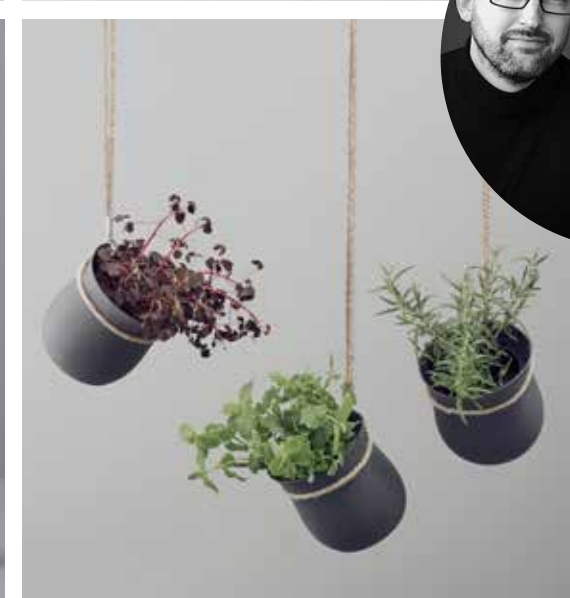

FOLLOW US @RIGTIGDESIGN

RECEIVE INSPIRATION - SIGN UP FOR OUR NEWSLETTER

FOLLOW US @RIG_TIG

MEET THE DESIGNERS ON RIG-TIG.COM